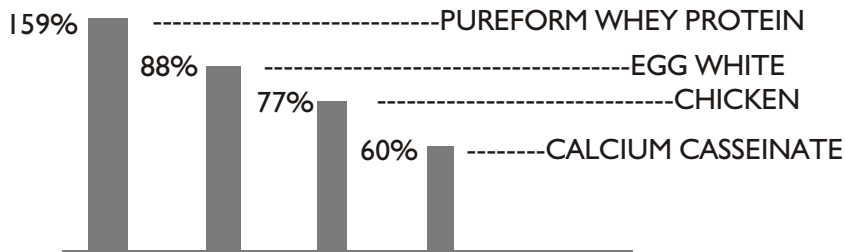

PUREFORM™

THE ULTIMATE IN NUTRITIONAL SUPPLEMENTS

ADVANCED MRP THE ULTIMATE MRP!

40 G of WHEY PROTEIN PER SERVING! 10 g OF L-GLUTAMINE!
NO ARTIFICIAL SWEETENERS OR ASPARTAME!

OUR GOAL AT PUREFORM IS TO PROVIDE YOU WITH THE
ULTIMATE IN NUTRITION SUPPLEMENTS.

ADVANCED MRP IS NO EXCEPTION
WITH EACH SERVING PROVIDING THE FOLLOWING:

40 GRAMS OF WHEY PROTEIN-

A Premium Blend of Cross-Flow Ultra-Filtered Whey Protein Concentrate, Ion-Exchanged Whey Protein Isolate, Cross-Flow Micro-Filtered Whey Protein Isolate & Hydrolyzed Whey Protein Isolate, providing the highest Biological Value (BV) protein available, offering greater nitrogen retention and muscle protein synthesis.*

10 GRAMS OF L-GLUTAMINE-

Intense exercise dramatically increases the need for glutamine. While L-glutamine helps build and maintain muscles tissue, it also provides a major source of energy for the entire body, particularly the brain. L-glutamine performs a major role in DNA synthesis and supports the immune system. L-glutamine supports the natural production of growth hormone, which initiates the release of insulin growth factor (IGF-1) which can increase lean muscle mass and bone density.*

KREB'S CYCLE MINERAL COMPLEX-

For maximum energy production, increasing muscle stamina and reducing muscle recovery times.

20 Packets per Container: 70g per packet

*These statements have not been evaluated by the FDA.

CUSTOMER SERVICE: 1.888.363.9817 / WWW.PUREFORMLABS.COM